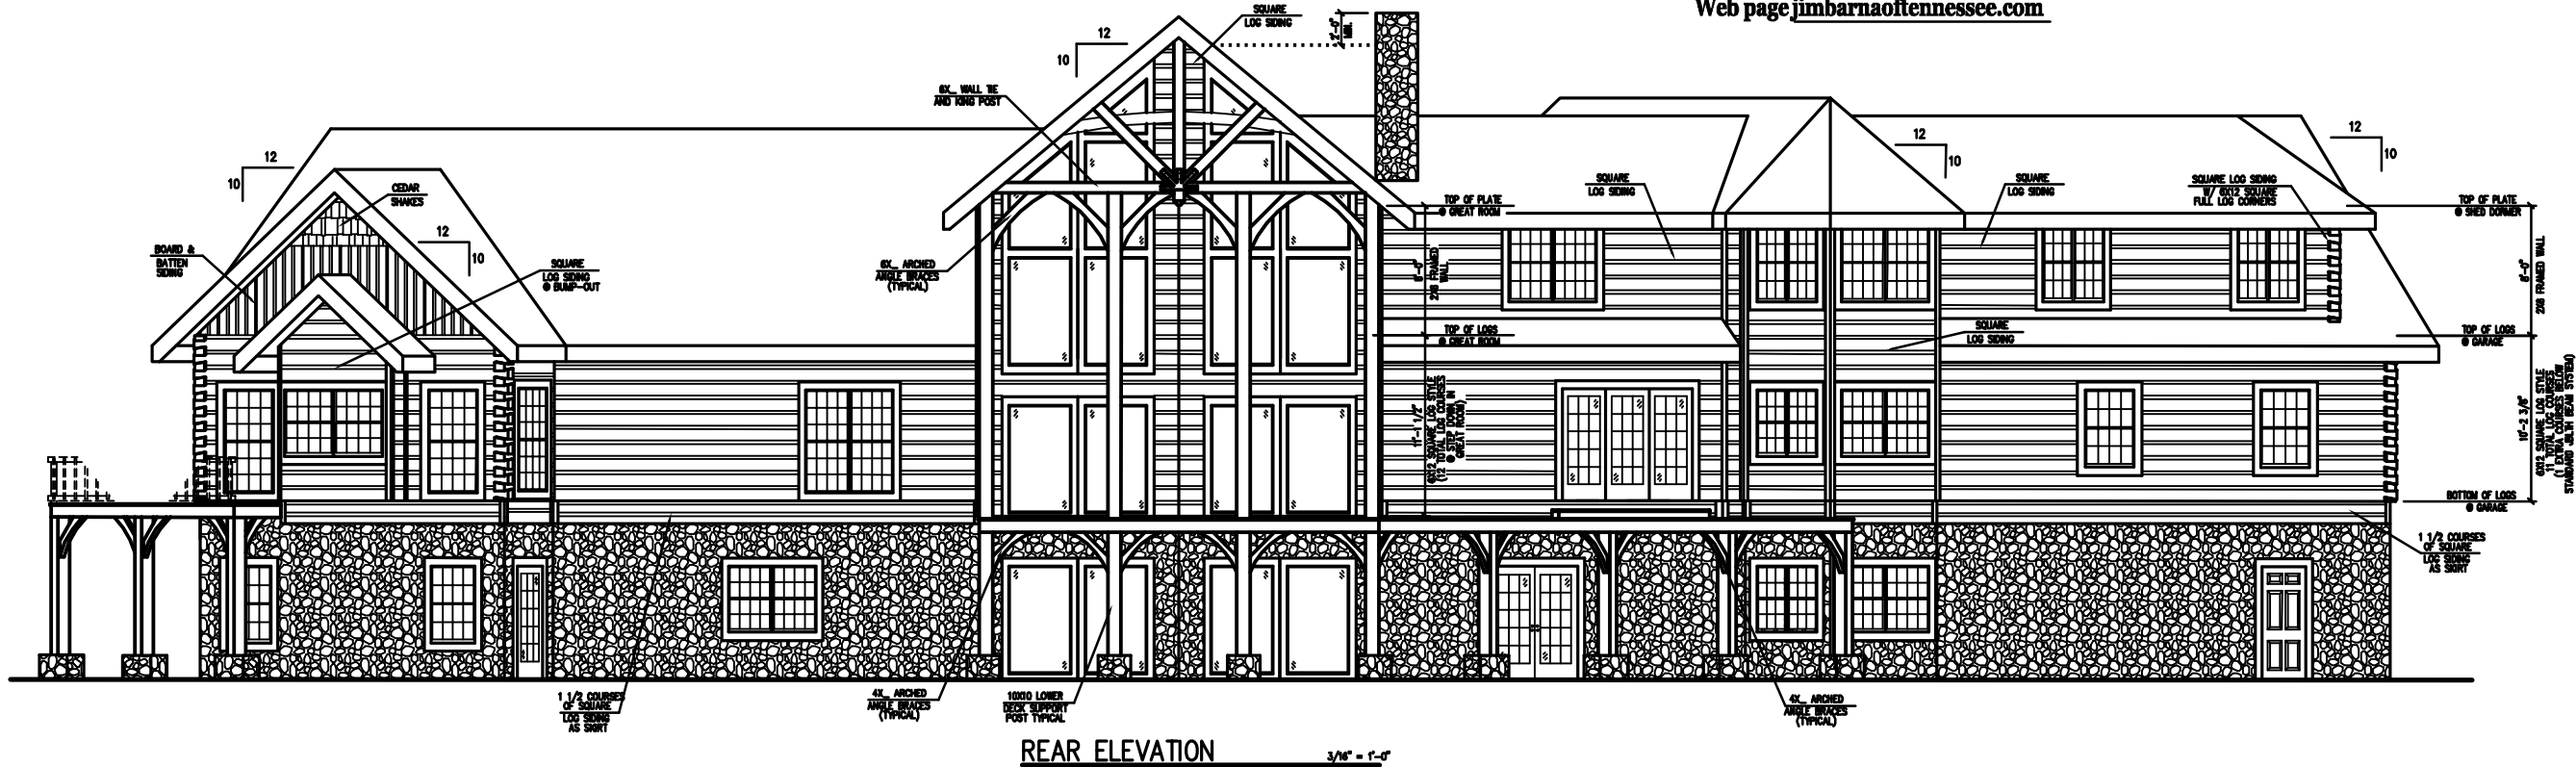

FRONT ELEVATION 3/16" = 1'-0"

David Dysarczyk
 22161 Alberta Street
 Oneida, Tennessee 37841-4759
 1-800-962-4734 Ext-231
 (423) 569-2180 Fax (423) 569-5903
 Cell Phone (865) 617-2965
 E-mail daved@jimbarna.com
 Web page jimbarnaoftennessee.com

REAR ELEVATION 3/16" = 1'-0"