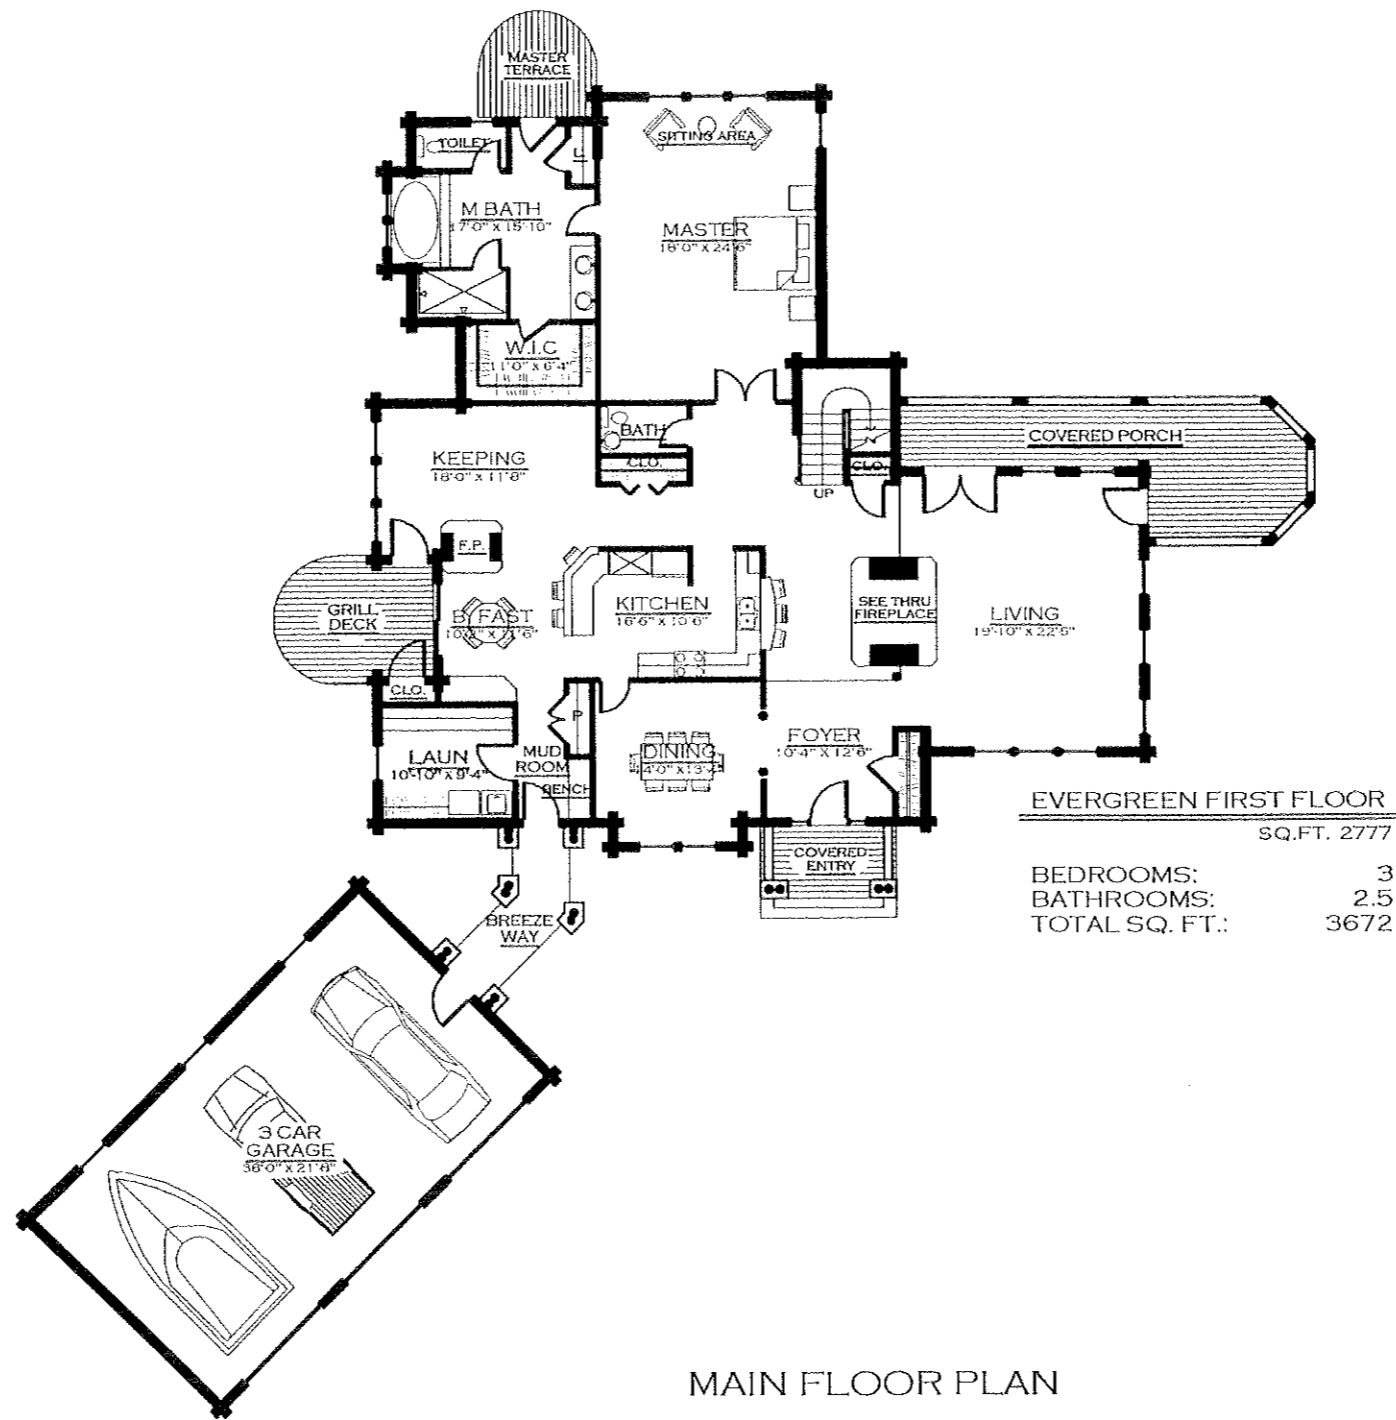

PROJECT No. 9908-04
SCALE 1/8" = 1'-0"

FRONT
ELEVATION

The **Evergreen**
FEATURING
JIM BARNA LOG SYSTEMS
800 - 962 - 4734

MOSSCREEK DESIGNS
BRINGING HOME THE WARMTH
TEL: 800-737-2166 EMAIL: INFO@MOSSCREEK.NET

© MOSSCREEK
DESIGNS
SEE "TERMS &
CONDITIONS"
FOR THE LEGAL
USE OF THIS
DOCUMENT

PROJECT No 9908-04
SCALE 1/8"=1'-0"

REAR
ELEVATION

The Evergreen
FEATURING
JIM BARNA LOG SYSTEMS
800-962-4734

MOSSCREEK DESIGNS
BRINGING HOME THE WARMTH
TEL: 800-737-2166 EMAIL: INFO@MOSSCREEK.NET

UPPER
 FLOOR
 PLAN