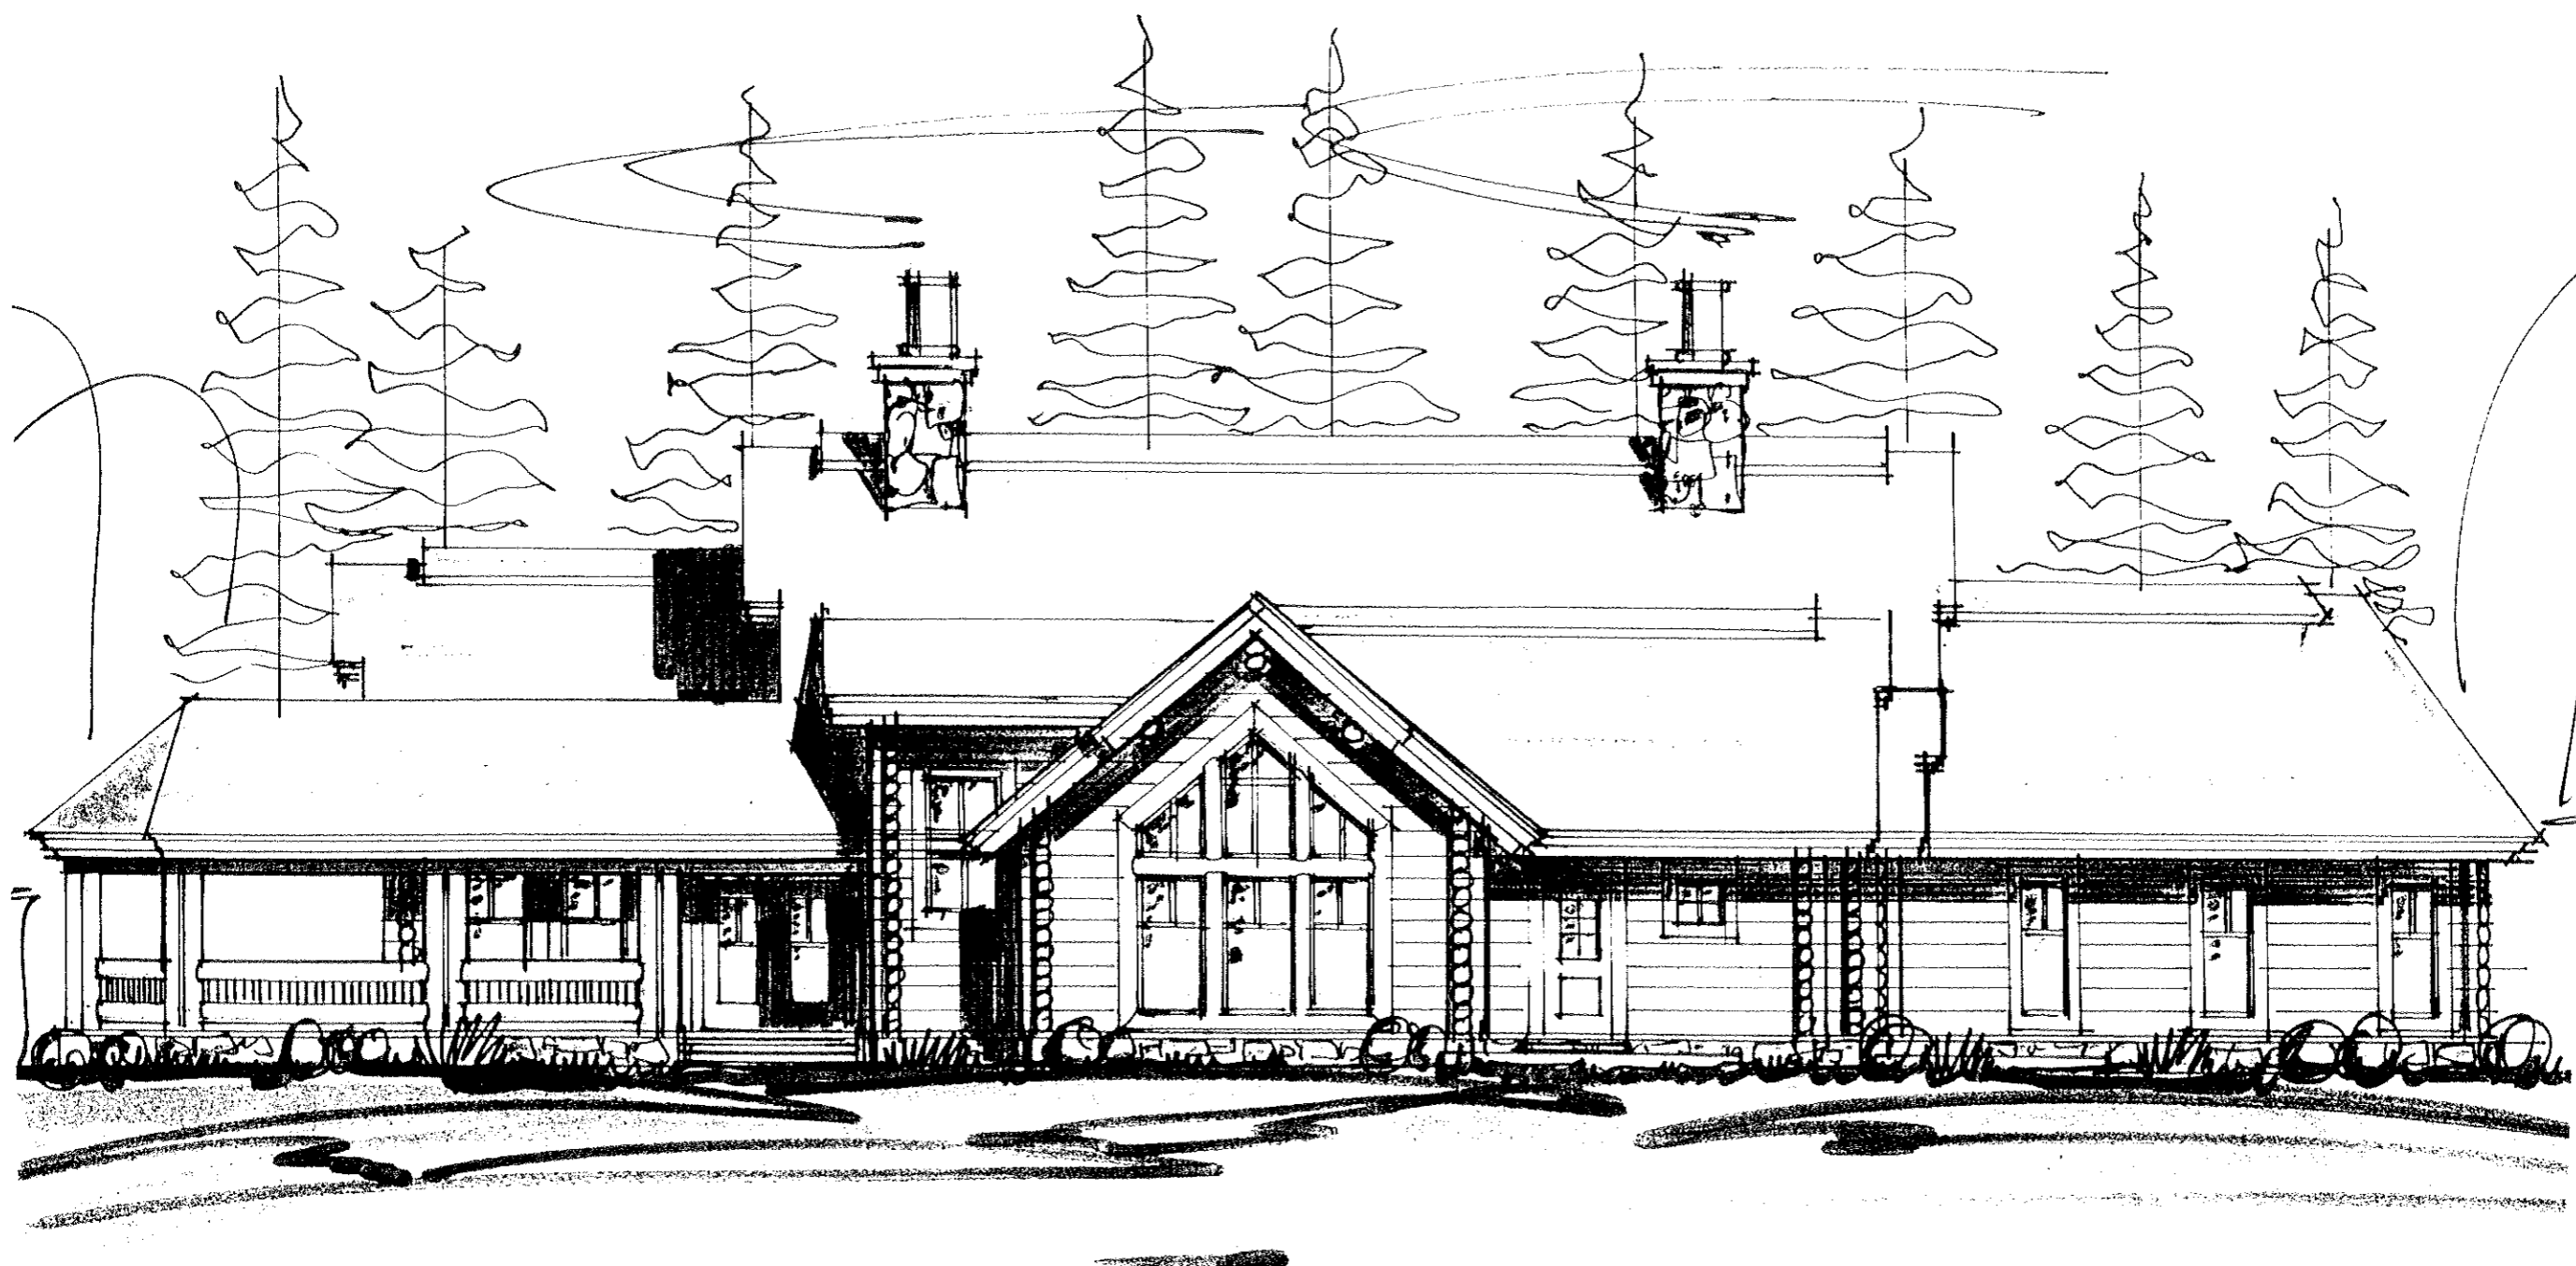

PROJECT No. 9908-04
SCALE 1/8" = 1'-0"

FRONT
ELEVATION

The **Evergreen**
FEATURING
JIM BARNA LOG SYSTEMS
800 - 962 - 4734

MOSSCREEK DESIGNS
BRINGING HOME THE WARMTH
TEL: 800-737-2166 EMAIL: INFO@MOSSCREEK.NET

© MOSSCREEK
DESIGNS
SEE "TERMS &
CONDITIONS"
FOR THE LEGAL
USE OF THIS
DOCUMENT

PROJECT No 9908-04
SCALE 1/8"=1'-0"

REAR
ELEVATION

The Evergreen
FEATURING
JIM BARNA LOG SYSTEMS
800-962-4734

MOSSCREEK DESIGNS
BRINGING HOME THE WARMTH
TEL: 800-737-2166 EMAIL: INFO@MOSSCREEK.NET