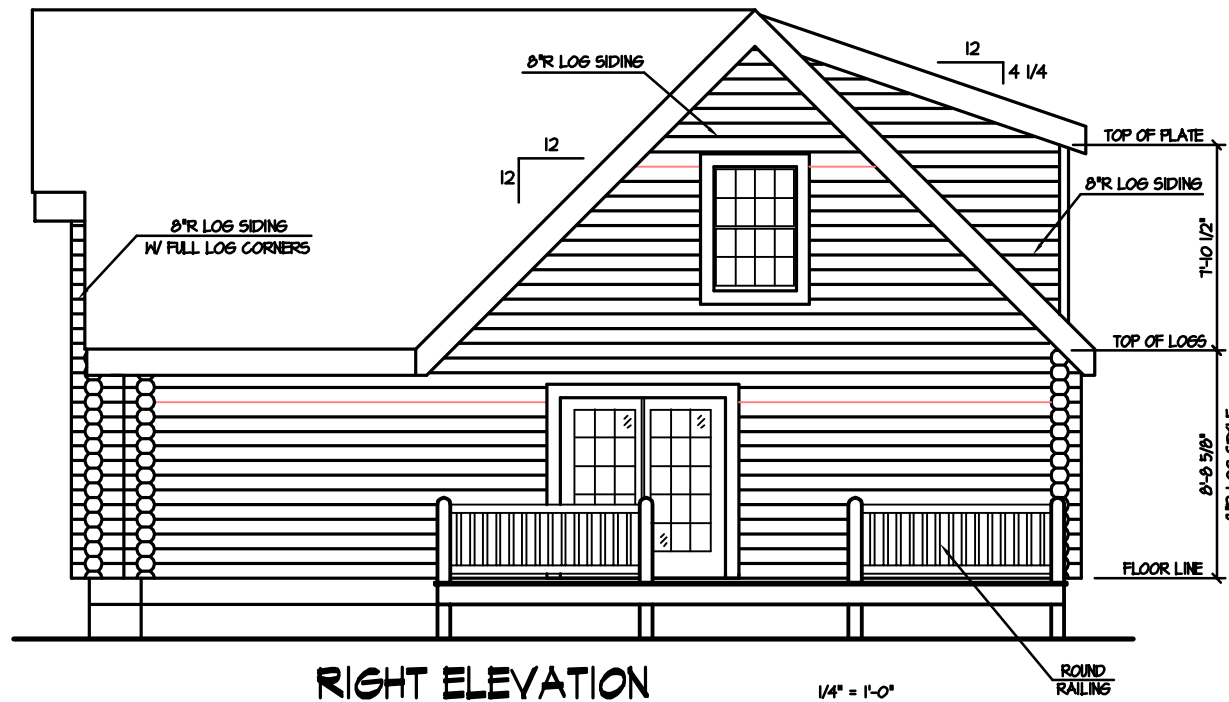

FRONT ELEVATION $1/4" = 1'-0"$

RIGHT ELEVATION $1/4" = 1'-0"$

David Dysarczyk
 22161 Alberta Street
 Oneida, Tennessee 37841-4759
 1-800-962-4734 Ext-231
 (423) 569-2180 Fax (423) 569-5903
 Cell Phone (865) 617-2965
 E-mail daved@jimbarna.com
 Web page jimbarnaoftennessee.com

THE DIMENSIONS WILL VARY DEPENDING ON LOG STYLE AND NUMBER OF COURSES.